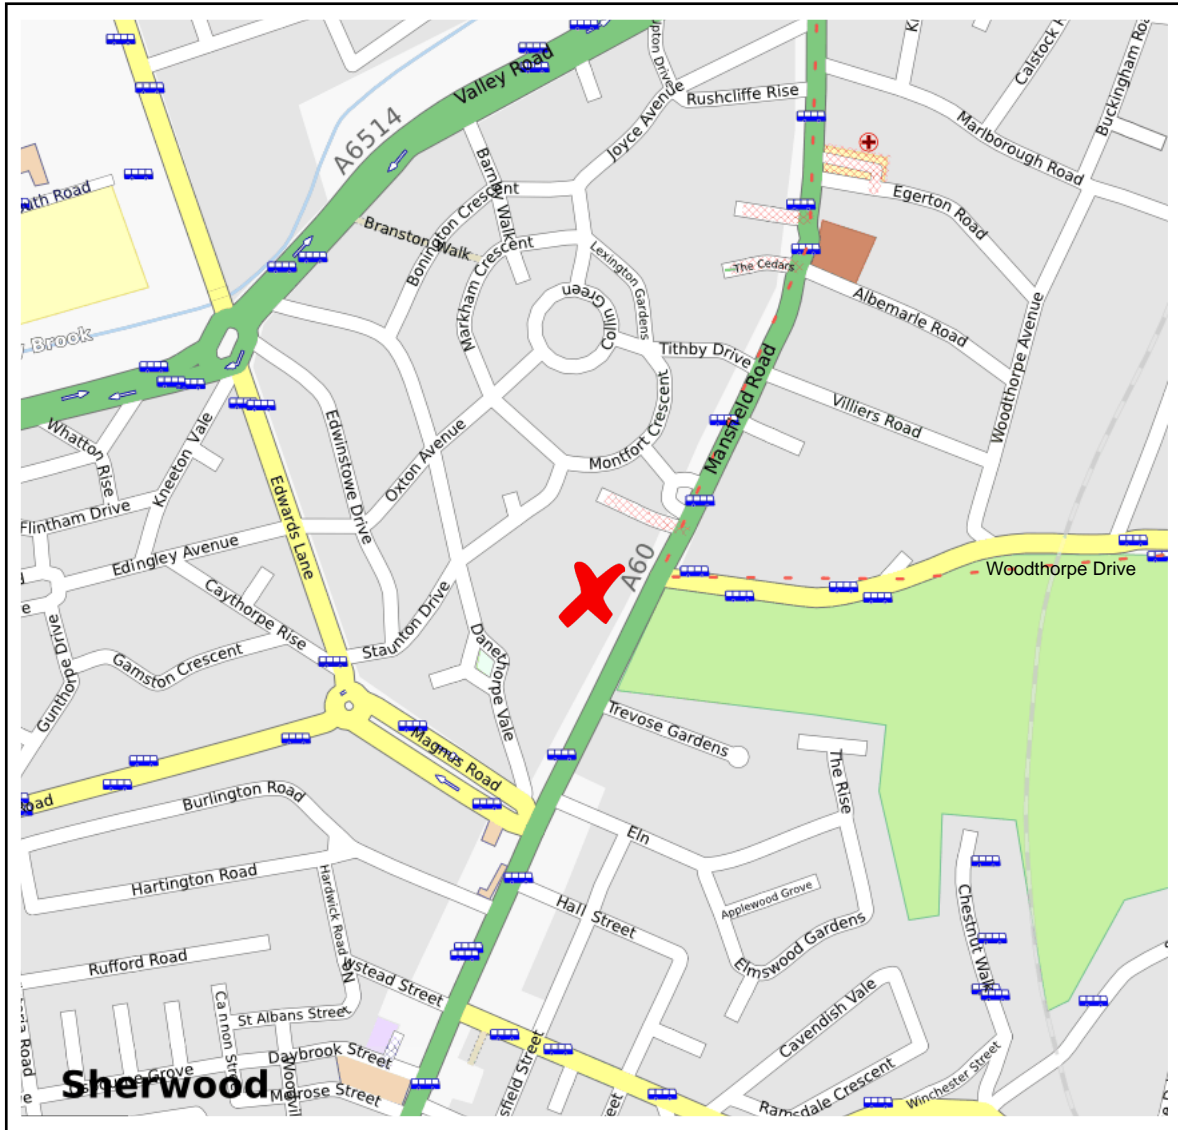

Sherwood Community Centre
Mansfield Road,
Sherwood
NOTTINGHAM
NG5 3FN

The Community Centre can be found at the traffic lighted junction of Woodthorpe Drive and Mansfield Road. The Centre is set back in its own grounds and behind a modest brick wall and trees but it is signposted (see above).

KEY: BUS STOP COMMUNITY CENTRE CENTRE ENTRANCE